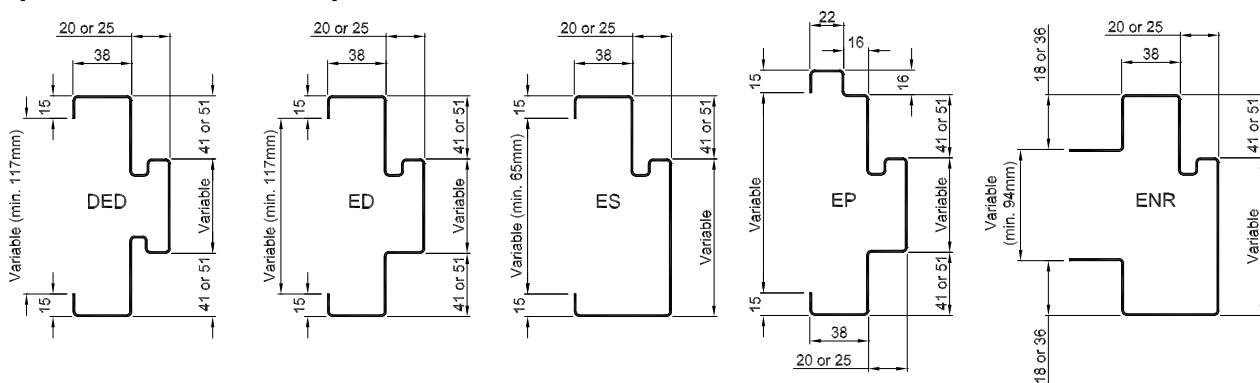

Special Euroseal frame profiles

HOW TO SPECIFY

"Door frame to be a Pyropanel F117/E Euroseal Prime painted pressed metal door frame. Builder to confirm door frame applicability".*

Note: Custom frame profiles available on request.
All frames 1.1 Zincaneal unless otherwise requested