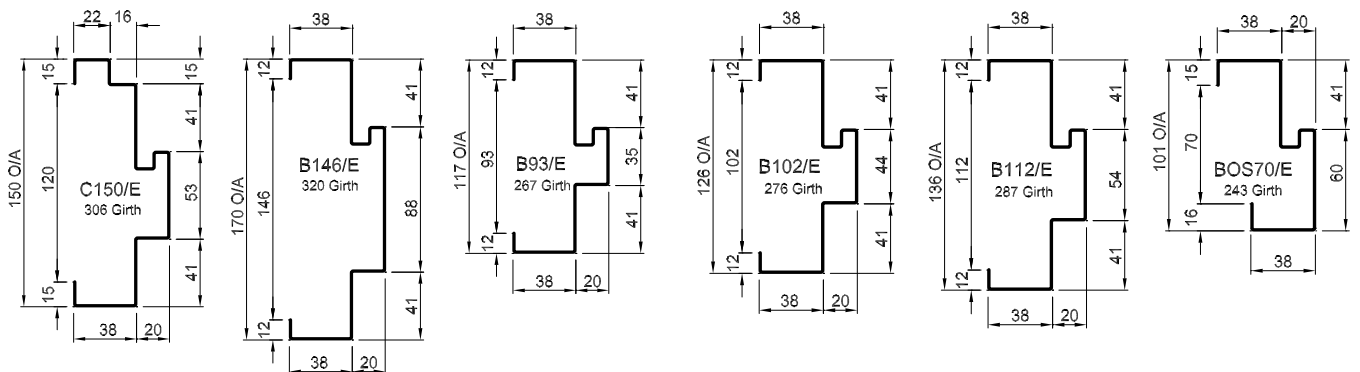

Special Euroseal frame profiles

HOW TO SPECIFY

"Door frame to be a Pyropanel F117/E Euroseal Prime painted pressed metal door frame. Builder to confirm door frame applicability".*

Note: Custom frame profiles available on request.
All frames 1.1 Zincaneal unless otherwise requested