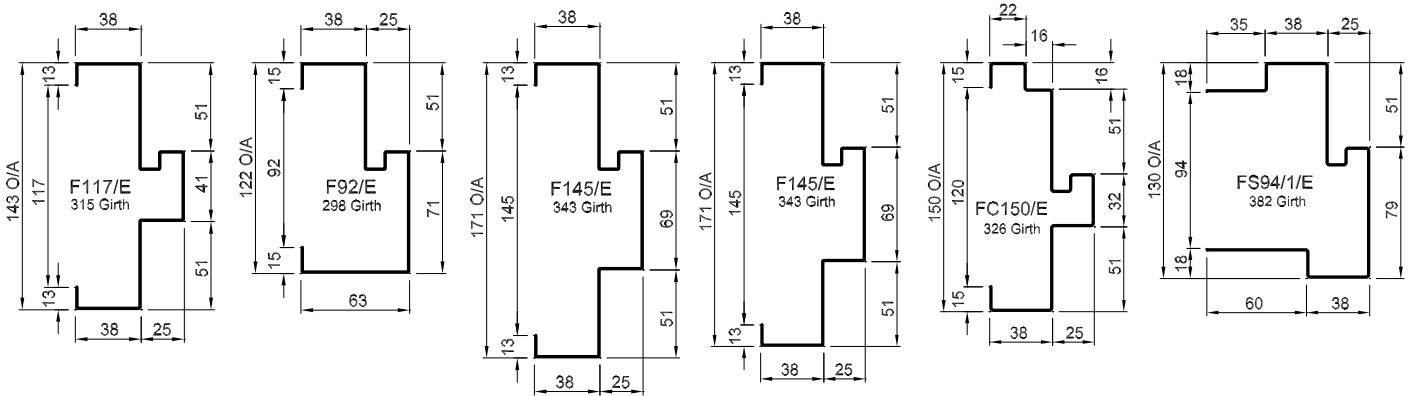

FRAME PROFILES

Euroseal® Fire Rated Frames

TECH SHEET: FRAME-03

Issue: 12-09-05

Fire rated Pressed Metal door frames designed for use with Euroseal smoke seal

Fire Rated Euroseal frame profiles