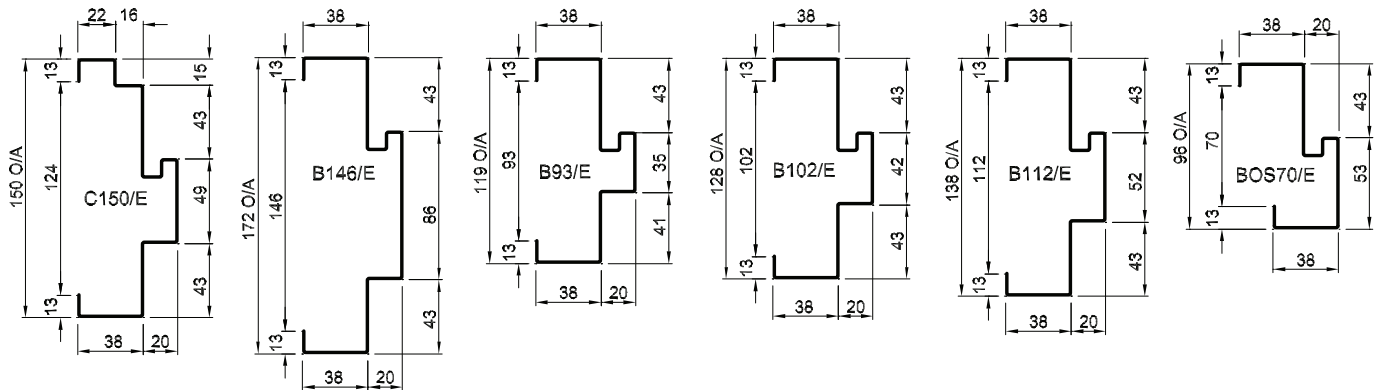

FRAME PROFILES

Euroseal® Fire Rated Frames

Fire Rated Euroseal frame profiles

Non-Fire Rated Euroseal frame profiles

Special Euroseal frame profiles

Note: When installed with appropriate door leaf, frames are fire rated up to 4 hours in masonry walls, and 2 hours in dry wall. Custom frame profiles available on request. Frames are typically 1.2-1.6 zincaneal unless otherwise requested.

HOW TO SPECIFY

"Door frame to be a Pyropanel F117/E* Euroseal Prime painted pressed metal door frame. Builder to confirm door frame applicability".

* denotes example - delete, change or specify as required