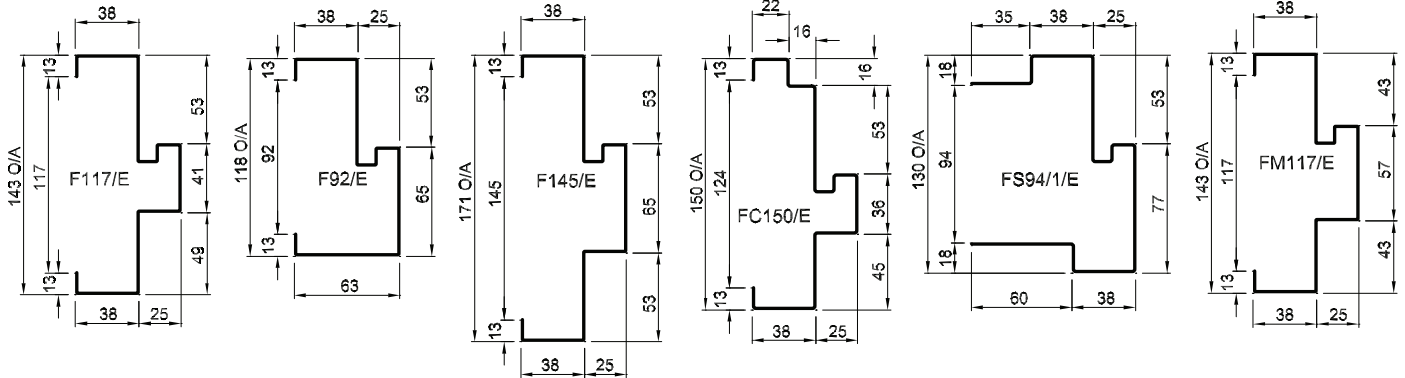

FRAME PROFILES

Euroseal® Fire Rated Frames

Fire Rated Euroseal frame profiles

Non-Fire Rated Euroseal frame profiles

Special Euroseal frame profiles

Note: When installed with appropriate door leaf, frames are fire rated up to 4 hours in masonry walls, and 2 hours in dry wall. Custom frame profiles available on request. Frames are typically 1.2-1.6 zincaneal unless otherwise requested.

HOW TO SPECIFY

"Door frame to be a Pyropanel F117/E* Euroseal Prime painted pressed metal door frame. Builder to confirm door frame applicability".

* denotes example - delete, change or specify as required