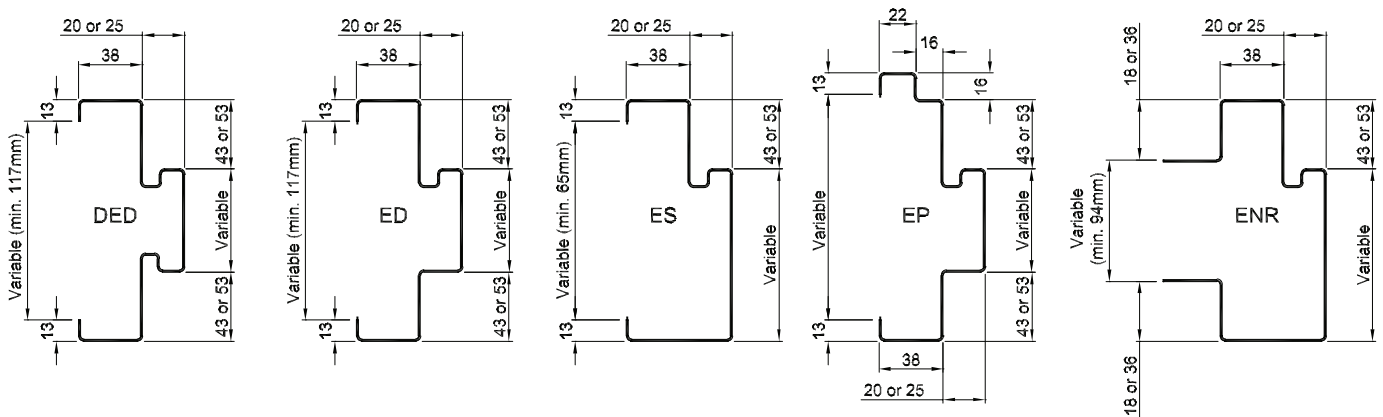

FRAME PROFILES

Euroseal® Fire Rated Frames

Fire Rated Euroseal frame profiles

Non-Fire Rated Euroseal frame profiles

Special Euroseal frame profiles

Note: When installed with appropriate door leaf, frames are fire rated up to 4 hours in masonry walls, and 2 hours in dry wall. Custom frame profiles available on request. Frames are typically 1.2-1.6 zincaneal unless otherwise requested.

HOW TO SPECIFY

"Door frame to be a Pyropanel F117/E* Euroseal Prime painted pressed metal door frame. Builder to confirm door frame applicability".

* denotes example - delete, change or specify as required