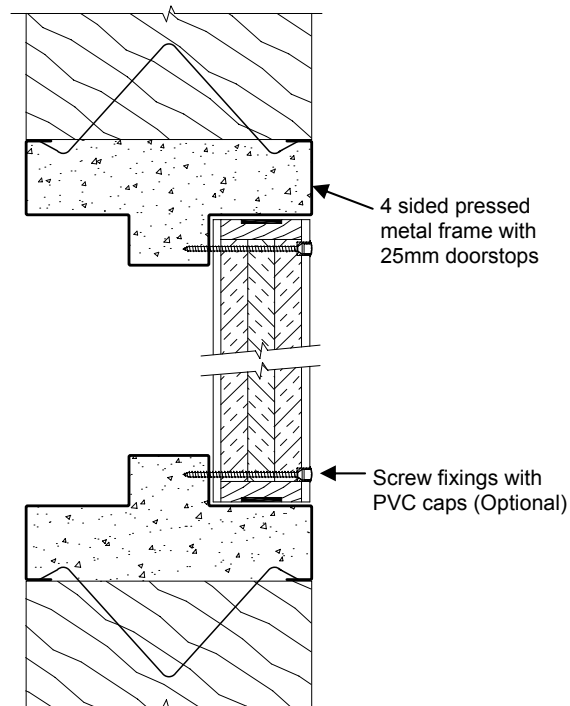

Issue: 08-09-06

Hinged or screw fixed wall access panel with 2 hr fire rating

DESCRIPTION

Hinged or screw fixed wall access panel suitable for installation in masonry or stud walls with a pressed metal frame or T-section frame, with a -/120/60 fire rating.

APPLICATIONS

Shops, offices, apartments, factories and any application where access needs to be achieved through a fire rated wall.

FEATURES

- Fully insulated for 60 or 120 minutes,
- Ply or steel facing available
- Suitable for masonry, concrete or plaster walls
- Screw fixed at 500mm centres on all sides, or hinged with budget locks at 500mm centres on lock side.
- 48mm or 67mm thick
- Medium and hot temperature smoke seals, fire seals, and acoustic seals available
- Standard 4 sided pressed metal door frame with 25mm doorstops available in a variety of profiles (see *fire rated frame profiles*), or T-Section frame available (screw fix only) comprised of 2 welded 25mm x 25mm x 3mm steel angles
- Single leaf configurations only
- Recommended hinge configuration:
  - up to 2040 x 920 = 3 hinges.
  - up to 2400 x 1200 = 4 hinges.

MODELS

Model	FRL	Thickness (mm)	Max size (mm)
PWAP-120/60	-/120/60	48	2400 x 1200
PWAP-120/120	-/120/120	67	1145 x 645

HOW TO SPECIFY

"Eg. Access panel to be a Pyropanel fire rated wall access panel PWAP-120/60, 48mm thick*, -/120/60, Ply face, with hinges and budget locks / screw fixings**"

* denotes example - delete, change or specify as required.

Wall panel with pressed metal door frame