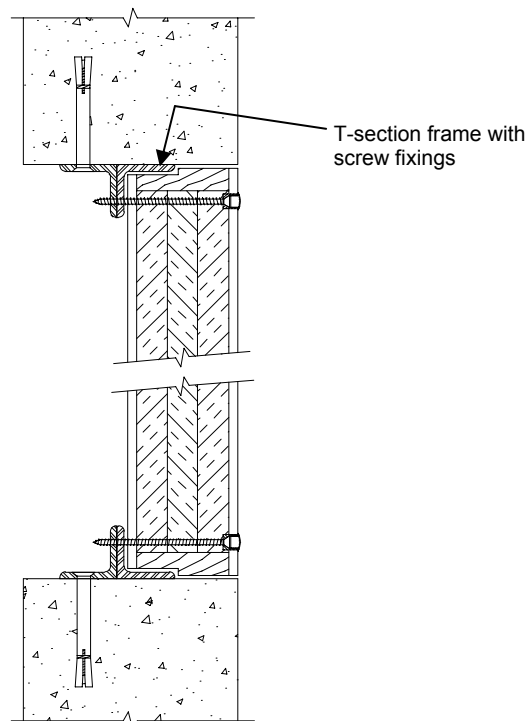

Wall panel with T-Section frame

PYRO PANEL
Protecting Life & Property

Pyropanel Developments Pty Ltd
122-124 Beresford Rd, Lilydale, VIC, 3140
Ph: (03) 9735 5688 Fax: (03) 9739 5772
Email: sales@pyropanel.com.au
Web: www.pyropanel.com.au

Distributed by:
Holland Fire Doors & Windows
23 Saggart Field Rd, Minto, NSW, 2566
Ph: 9603 8500
Email: sales@hollandfiredoors.com.au