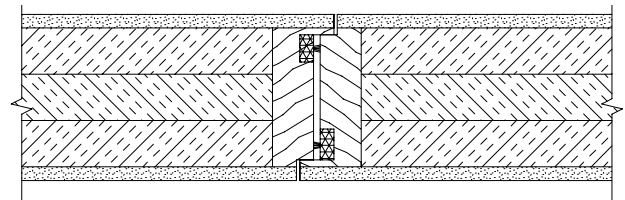

Timber double rebated meeting stile (Up to 1 hour of fire rating)

Timber meeting stile with double rebated detail and integrated smoke seals.