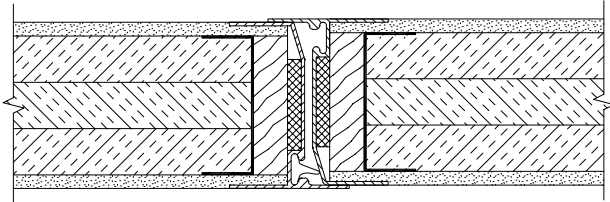

## Fire rated meeting stiles

**TECH SHEET:** ACC-08

Issue: 08-09-06

**Fire rated meeting stiles suitable for Pyropanel fire doors for up to 4 hours of fire rating**

#### Aluminium J-Section meeting stile (Up to 4 hours of fire rating)

Standard meeting stile detail of anodised aluminium interlocking J-Section fitted to each leaf. Smoke seals to both leaves available as optional extra. Meeting stile is approved for Life Safety Doors (certified smoke doors). Active leaf should be nominated in specification when ordering.