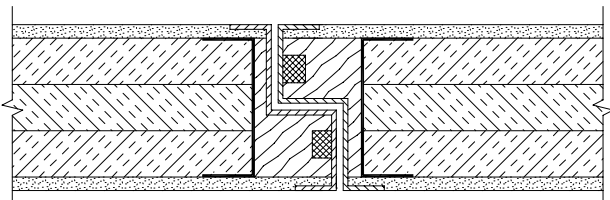

#### Aluminium J-Section meeting stile (Up to 4 hours of fire rating)

Standard meeting stile detail of anodised aluminium interlocking J-Section fitted to each leaf. Smoke seals to both leaves available as optional extra. Meeting stile is approved for Life Safety Doors (certified smoke doors). Active leaf should be nominated in specification when ordering.