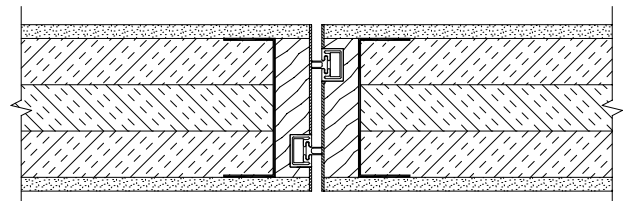

Square edge meeting stile (Up to 1 hour of fire rating)

Meeting stile detail of with Raven RP76 seals and veneered edge strip to enable the meeting stiles to look like solid timber.