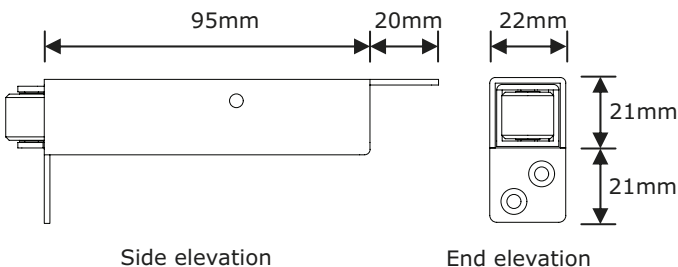

ACCESSORIES

Pyropanel Auto Bolt

DESCRIPTION

Automatic bolt for fire door pairs, which is recessed into the head of the non active leaf, and automatically bolts the non-active leaf when the active leaf returns to the closed position.

FEATURES

- Suitable for Pyropanel Fire Rated pair doorsets.
- Designed to securely hold the non-active leaf closed in the event of a fire scenario.
- Fire Rated up to 4 hrs.
- Fail safe.
- Manufactured in Australia.
- Easy to install.
- Head of the door frame requires a rectangular hole.

Front elevation showing disengaged Auto bolt with active door leaf open.

Front elevation showing engaged Auto bolt after active door leaf is closed.

HOW TO SPECIFY

"Pyropanel Fire Rated Doorset Pair to include Pyropanel Fire Rated Auto bolt to non-active leaf"...