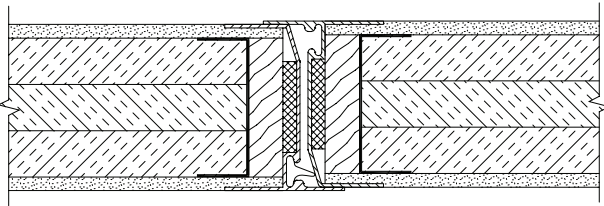

DESCRIPTION

Fire rated meeting stiles suitable for Pyropanel fire doors for up to 4 hours of fire rating.

**Aluminium bull nosed meeting stile
(Up to 3 hours of fire rating)**

Meeting stile detail of anodised aluminium suitable for single acting and double acting fire doors for up to 3 hours of fire rating. Meeting stile incorporates the Pyroseal fin seal.

**Aluminium J-Section meeting stile
(Up to 4 hours of fire rating)**

Standard meeting stile detail of anodised aluminium interlocking J-Section fitted to each leaf. Smoke seals to both leaves available as optional extra. Meeting stile is approved for Life Safety Doors (certified smoke doors). Active leaf should be nominated in specification when ordering.

**Square edge meeting stile
(Up to 1 hour of fire rating)**

Meeting stile detail of with Raven RP76 seals and veneered edge strip to enable the meeting stiles to look like solid timber.

**Aluminium rebated meeting stile
(Up to 4 hours of fire rating)**

Meeting stile detail of anodised aluminium suitable for doors with up to 4 hours of fire rating.

**Timber double rebated meeting stile
(Up to 1 hour of fire rating)**

Timber meeting stile with double rebated detail and integrated smoke seals.