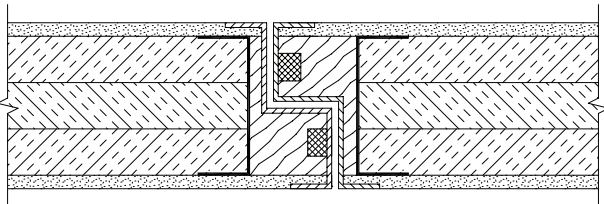

DESCRIPTION

Fire rated meeting stiles suitable for Pyropanel fire doors for up to 4 hours of fire rating.

**Aluminium bull nosed meeting stile
(Up to 3 hours of fire rating)**

Meeting stile detail of anodised aluminium suitable for single acting and double acting fire doors for up to 3 hours of fire rating. Meeting stile incorporates the Pyroseal fin seal.

**Aluminium J-Section meeting stile
(Up to 4 hours of fire rating)**

Standard meeting stile detail of anodised aluminium interlocking J-Section fitted to each leaf. Smoke seals to both leaves available as optional extra. Meeting stile is approved for Life Safety Doors (certified smoke doors). Active leaf should be nominated in specification when ordering.

**Square edge meeting stile
(Up to 1 hour of fire rating)**

Meeting stile detail of with Raven RP76 seals and veneered edge strip to enable the meeting stiles to look like solid timber.

**Aluminium rebated meeting stile
(Up to 4 hours of fire rating)**

Meeting stile detail of anodised aluminium suitable for doors with up to 4 hours of fire rating.

**Timber double rebated meeting stile
(Up to 1 hour of fire rating)**

Timber meeting stile with double rebated detail and integrated smoke seals.