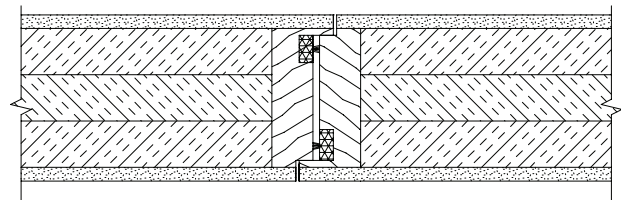

DESCRIPTION

Fire rated meeting stiles suitable for Pyropanel fire doors for up to 4 hours of fire rating.

**Aluminium bull nosed meeting stile
(Up to 3 hours of fire rating)**

Meeting stile detail of anodised aluminium suitable for single acting and double acting fire doors for up to 3 hours of fire rating. Meeting stile incorporates the Pyroseal fin seal.

**Aluminium J-Section meeting stile
(Up to 4 hours of fire rating)**

Standard meeting stile detail of anodised aluminium interlocking J-Section fitted to each leaf. Smoke seals to both leaves available as optional extra. Meeting stile is approved for Life Safety Doors (certified smoke doors). Active leaf should be nominated in specification when ordering.

**Square edge meeting stile
(Up to 1 hour of fire rating)**

Meeting stile detail of with Raven RP76 seals and veneered edge strip to enable the meeting stiles to look like solid timber.

**Aluminium rebated meeting stile
(Up to 4 hours of fire rating)**

Meeting stile detail of anodised aluminium suitable for doors with up to 4 hours of fire rating.

**Timber double rebated meeting stile
(Up to 1 hour of fire rating)**

Timber meeting stile with double rebated detail and integrated smoke seals.