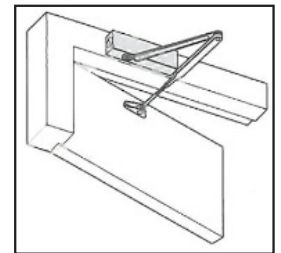

OPTIONAL EXTRAS

- Available with slide track upon request.

INSTALLATION OPTIONS
1. Standard Arm

Closer installed on pull side of door. This mounting position permits opening of 180°.

2. Parallel Arm

Closer installed on push side of door. This mounting position permits opening of 180°.

3. Frame Mounting

Closer installed on push side of door and frame head where conditions do not allow parallel mounting.

HOW TO SPECIFY

Eg, "Pyropanel LG1500SIL Fire Rated door closer"

Pyropanel Developments Pty Ltd