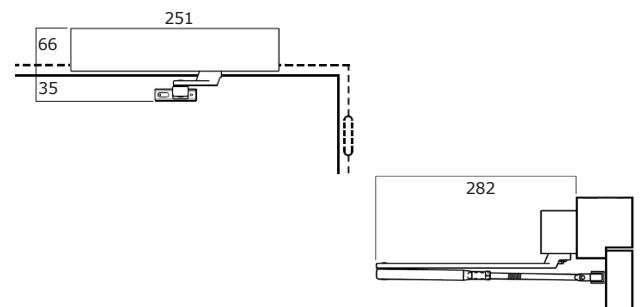

DESCRIPTION

Fire Rated adjustable door closer. Certified and tested on fire doors for up to 4 hours.

APPLICATIONS

Suitable for fire doors and standard doors used in residential and commercial applications.

FEATURES

- Tested and certified to Australian Standards
- 2 to 6 power adjustable
- Delayed action
- Adjustable back check
- Adjustable latching speed
- Adjustable closing speed
- Overload protection
- Non-Handed
- Standard and Parallel arm brackets included
- Easy to install

OPTIONAL EXTRAS

- Available with slide track upon request.

INSTALLATION OPTIONS

1. Standard Arm

Closer installed on pull side of door. This mounting position permits opening of 180°.

2. Parallel Arm

Closer installed on push side of door. This mounting position permits opening of 180°.

3. Frame Mounting

Closer installed on push side of door and frame head where conditions do not allow parallel mounting.

HOW TO SPECIFY

Eg, "Pyropanel LG1500SIL Fire Rated door closer"

Pyropanel Developments Pty Ltd

235 Huntingdale Rd, Oakleigh, Vic 3166
Ph: (03) 9837 8500 Fax: (03) 9837 8550
Email: sales@pyropanel.com.au
Web: www.pyropanel.com.au

Distributed by:

Holland Fire Doors & Windows

23 Saggart Field Rd, Minto, NSW, 2566
Ph: 9603 8500
Email: sales@hollandfiredoors.com.au