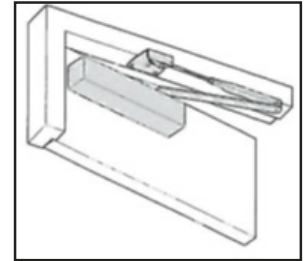

OPTIONAL EXTRAS

- Available with slide track upon request.

INSTALLATION OPTIONS
1. Standard Arm

Closer installed on pull side of door. This mounting position permits opening of 180°.

2. Parallel Arm

Closer installed on push side of door. This mounting position permits opening of 180°.

3. Frame Mounting

Closer installed on push side of door and frame head where conditions do not allow parallel mounting.

HOW TO SPECIFY

Eg, "Pyropanel LG1500SIL Fire Rated door closer"

Pyropanel Developments Pty Ltd