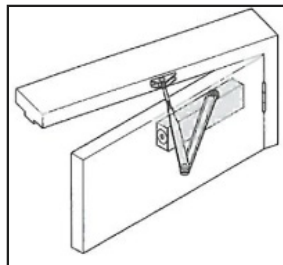

FEATURES

- Tested and certified to Australian Standards
- 2 to 6 power adjustable
- Delayed action
- Adjustable back check
- Adjustable latching speed
- Adjustable closing speed
- Overload protection
- Non-Handed
- Standard and Parallel arm brackets included
- Easy to install

OPTIONAL EXTRAS

- Available with slide track upon request.

INSTALLATION OPTIONS
1. Standard Arm

Closer installed on pull side of door. This mounting position permits opening of 180°.

2. Parallel Arm

Closer installed on push side of door. This mounting position permits opening of 180°.