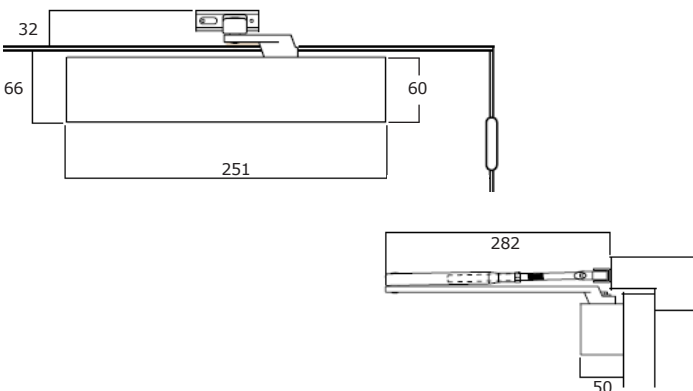

OPTIONAL EXTRAS

- Available with slide track upon request.

INSTALLATION OPTIONS
1. Standard Arm

Closer installed on pull side of door. This mounting position permits opening of 180°.

2. Parallel Arm

Closer installed on push side of door. This mounting position permits opening of 180°.