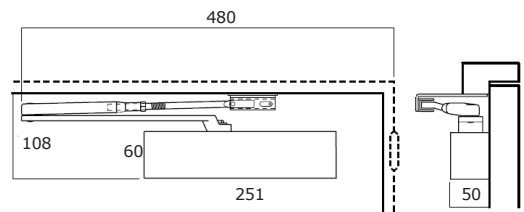

OPTIONAL EXTRAS

- Available with slide track upon request.

INSTALLATION OPTIONS
1. Standard Arm

Closer installed on pull side of door. This mounting position permits opening of 180°.

2. Parallel Arm

Closer installed on push side of door. This mounting position permits opening of 180°.