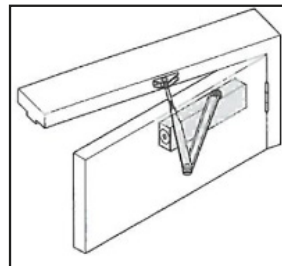

FEATURES

- Tested and certified to Australian Standards
- 2 to 4 power adjustable
- Adjustable back check
- Adjustable latching speed
- Adjustable closing speed
- Overload protection
- Non-Handed
- Standard and Parallel arm brackets included
- Easy to install

OPTIONAL EXTRAS

- Available with slide track upon request.

INSTALLATION OPTIONS

1. Standard Arm

Closer installed on pull side of door. This mounting position permits opening of 180°.

2. Parallel Arm

Closer installed on push side of door. This mounting position permits opening of 180°.