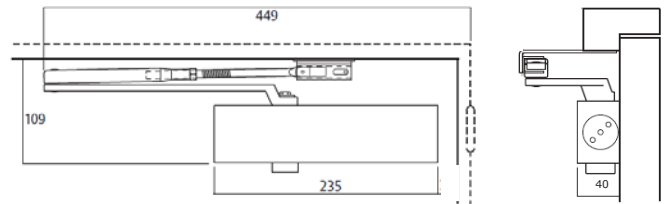

OPTIONAL EXTRAS

- Available with slide track upon request.

INSTALLATION OPTIONS

1. Standard Arm

Closer installed on pull side of door. This mounting position permits opening of 180°.

2. Parallel Arm

Closer installed on push side of door. This mounting position permits opening of 180°.