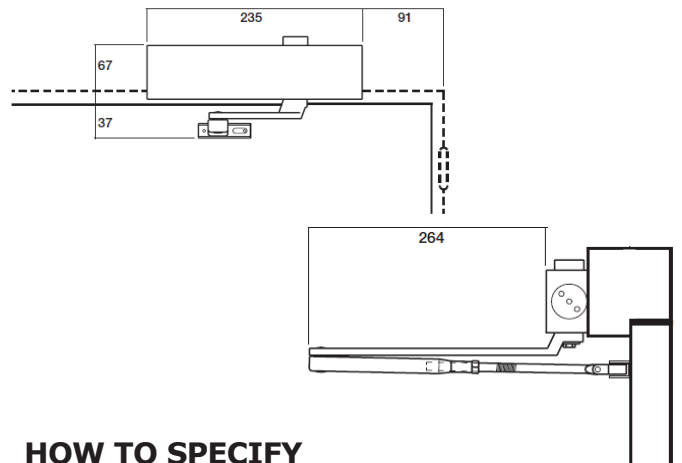

3. Frame Mounting

Closer installed on push side of door and frame head where conditions do not allow parallel mounting.

HOW TO SPECIFY

Eg, "Pyropanel MD1300SIL Fire Rated closer"