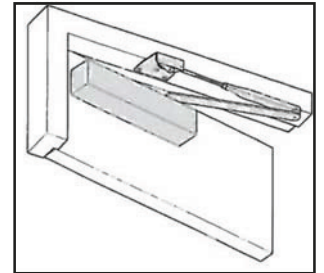

OPTIONAL EXTRAS

- Available with slide track upon request.

INSTALLATION OPTIONS

1. Standard Arm

Closer installed on pull side of door. This mounting position permits opening of 180°.

2. Parallel Arm

Closer installed on push side of door. This mounting position permits opening of 180°.

3. Frame Mounting

Closer installed on push side of door and frame head where conditions do not allow parallel mounting.

HOW TO SPECIFY

Eg, "Pyropanel MD1300SIL Fire Rated closer"

Pyropanel Developments Pty Ltd