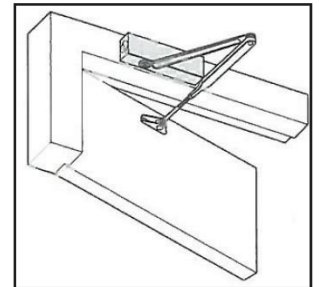

OPTIONAL EXTRAS

- Available with slide track upon request.

INSTALLATION OPTIONS

1. Standard Arm

Closer installed on pull side of door. This mounting position permits opening of 180°.

2. Parallel Arm

Closer installed on push side of door. This mounting position permits opening of 180°.

3. Frame Mounting

Closer installed on push side of door and frame head where conditions do not allow parallel mounting.

HOW TO SPECIFY

Eg, "Pyropanel MD1300SIL Fire Rated closer"

Pyropanel Developments Pty Ltd